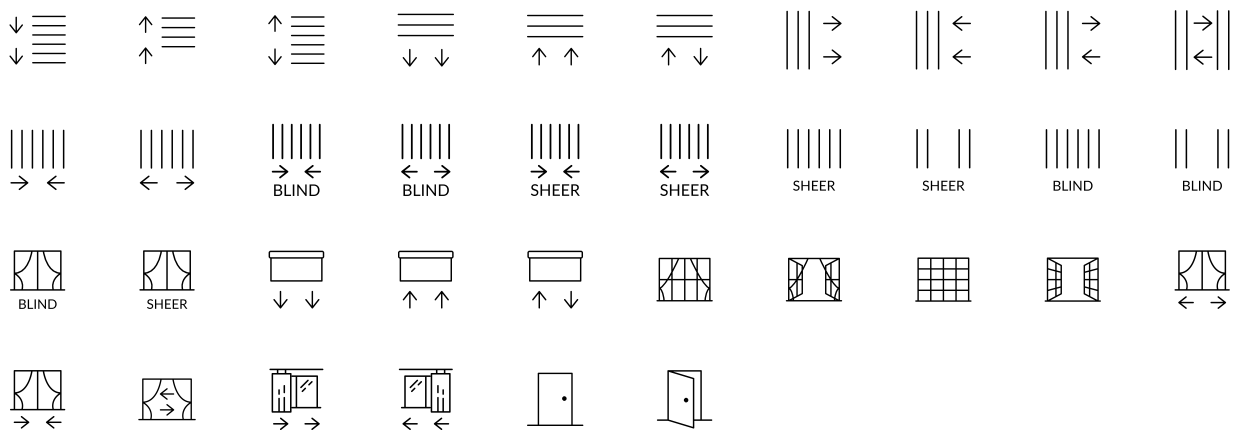

Doors & windows

Multimedia

Figures

Arrows

Security

Timing

Scenes

Home

Hotel

Miscellaneous

Button shapes

Exteriors

On-Off

Lighting

Climate

Doors & windows

Multimedia

Figures

Arrows

Security

Timing

Scenes

Home

Hotel