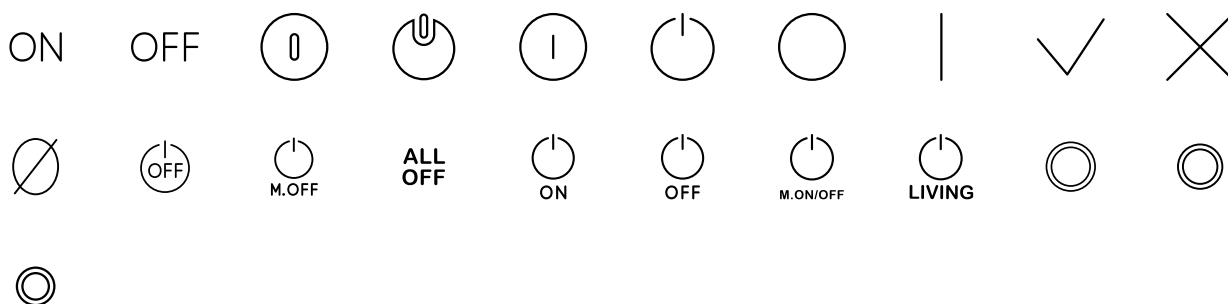

SET

OK

kWh

WC

Additional buttons

On-Off

Lighting

Climate

Doors & windows

Multimedia

Figures

Arrows

Security

Timing

Scenes

Home