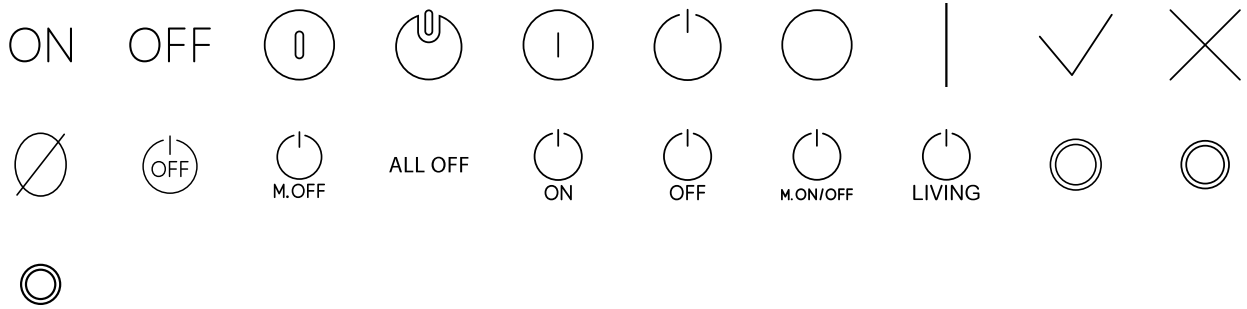

Doors & windows

Multimedia

Figures

Arrows

Security

Timing

Scenes

Home

Hotel

Miscellaneous

Button shapes

Exteriors

On-Off

Lighting

Climate

Doors & windows

Multimedia

Figures

Arrows

Security

Timing

Scenes

Home

Hotel